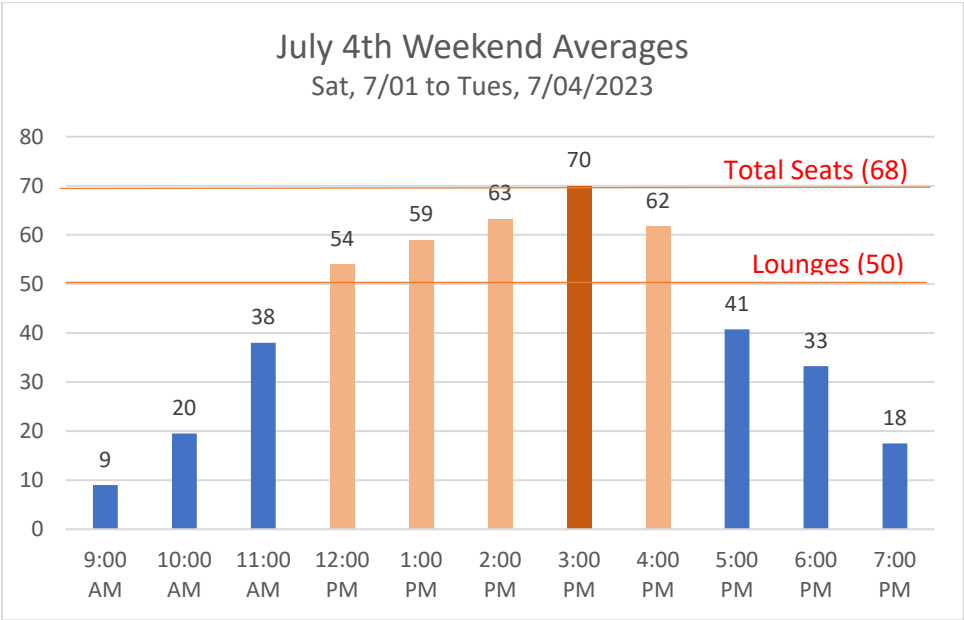

COMMUNITY

ASSOCIATION

Additional 2023 Sandcastle Usage Statistics

Sandcastle Gym

January is artificially low, as the Sandcastle was closed for 7 days for annual maintenance.
Estimated usage for January, without the closure, is 1,457.

Sandcastle Fitness Classes

The period of Jan 1 – Apr 9 is prior to the new access policies going into effect.

Oceanview Adult Pool

The above data shows averages across the summer weekdays.
 There were no times in which all 50 loungers were taken.
 There were 6 one-hour time slots in which we reached 45-47.

On the weekends, there were time slots during which all lounges were taken.
 This primarily occurred during the hours of 2 – 4 p.m.

July 4th weekend is historically the busiest pool weekend at the Sandcastle.
 The above data shows averages across the 4 days of the holiday.
 There were several time slots when the OVP reached capacity on seating (below).

OVP	SAT	SUN	MON	HOL
Hour	7/1	7/2	7/3	7/4
9:00 AM	4	4	10	18
10:00 AM	15	18	17	28
11:00 AM	47	23	46	36
12:00 PM	62	42	53	59
1:00 PM	65	52	66	53
2:00 PM	72	58	71	52
3:00 PM	80	79	56	65
4:00 PM	85	55	53	54
5:00 PM	52	65	26	20
6:00 PM	48	53	25	7
7:00 PM	-	20	15	-