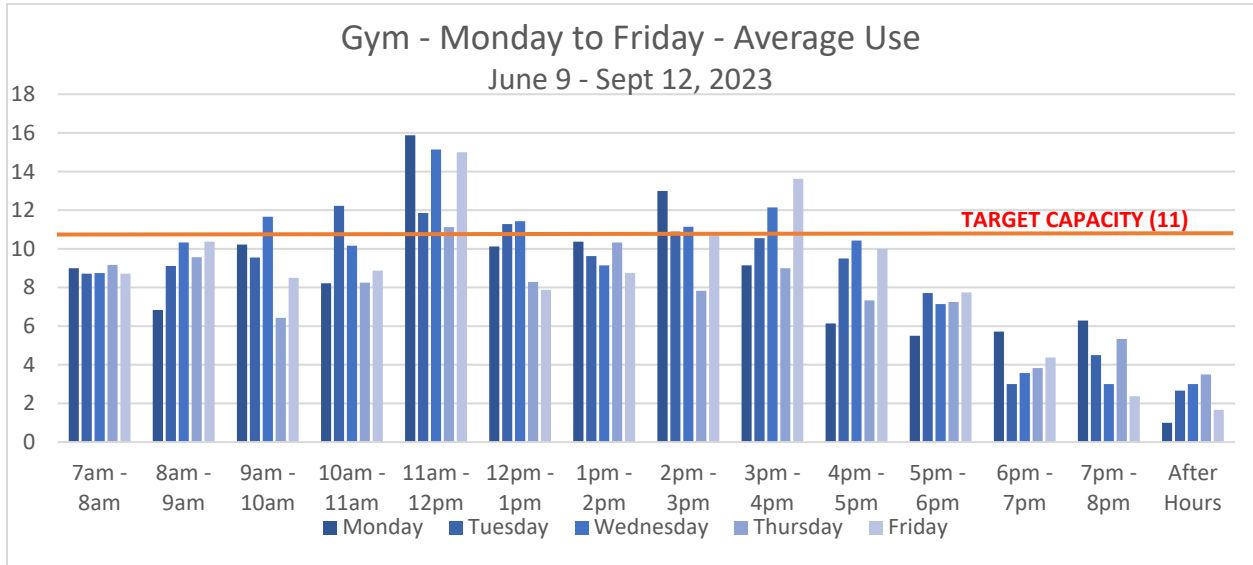

COMMUNITY

ASSOCIATION

Additional 2023 Sandcastle Usage Statistics

Sandcastle Gym

January is artificially low, as the Sandcastle was closed for 7 days for annual maintenance.
Estimated usage for January, without the closure, is 1,457.

Sandcastle Fitness Classes

The period of Jan 1 – Apr 9 is prior to the new access policies going into effect.

Oceanview Adult Pool

The above data shows averages across the summer weekdays.
 There were no times in which all 50 loungers were taken.
 There were 6 one-hour time slots in which we reached 45-47.

On the weekends, there were time slots during which all lounges were taken.
 This primarily occurred during the hours of 2 – 4 p.m.

July 4th weekend is historically the busiest pool weekend at the Sandcastle.
 The above data shows averages across the 4 days of the holiday.
 There were several time slots when the OVP reached capacity on seating (below).

OVP	SAT	SUN	MON	HOL
Hour	7/1	7/2	7/3	7/4
9:00 AM	4	4	10	18
10:00 AM	15	18	17	28
11:00 AM	47	23	46	36
12:00 PM	62	42	53	59
1:00 PM	65	52	66	53
2:00 PM	72	58	71	52
3:00 PM	80	79	56	65
4:00 PM	85	55	53	54
5:00 PM	52	65	26	20
6:00 PM	48	53	25	7
7:00 PM	-	20	15	-