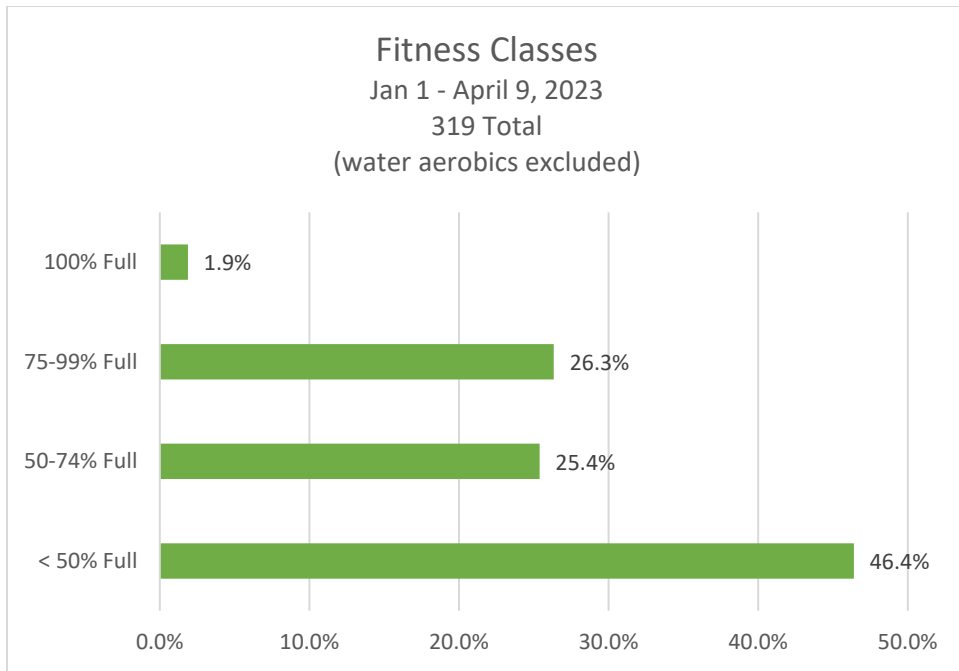

COMMUNITY

ASSOCIATION

Additional 2023 Sandcastle Usage Statistics

Sandcastle Gym

January is artificially low, as the Sandcastle was closed for 7 days for annual maintenance.
Estimated usage for January, without the closure, is 1,457.

Sandcastle Fitness Classes

The period of Jan 1 – Apr 9 is prior to the new access policies going into effect.

Oceanview Adult Pool

The above data shows averages across the summer weekdays.
 There were no times in which all 50 loungers were taken.
 There were 6 one-hour time slots in which we reached 45-47.

On the weekends, there were time slots during which all lounges were taken.
 This primarily occurred during the hours of 2 – 4 p.m.

July 4th weekend is historically the busiest pool weekend at the Sandcastle.
 The above data shows averages across the 4 days of the holiday.
 There were several time slots when the OVP reached capacity on seating (below).

OVP	SAT	SUN	MON	HOL
Hour	7/1	7/2	7/3	7/4
9:00 AM	4	4	10	18
10:00 AM	15	18	17	28
11:00 AM	47	23	46	36
12:00 PM	62	42	53	59
1:00 PM	65	52	66	53
2:00 PM	72	58	71	52
3:00 PM	80	79	56	65
4:00 PM	85	55	53	54
5:00 PM	52	65	26	20
6:00 PM	48	53	25	7
7:00 PM	-	20	15	-