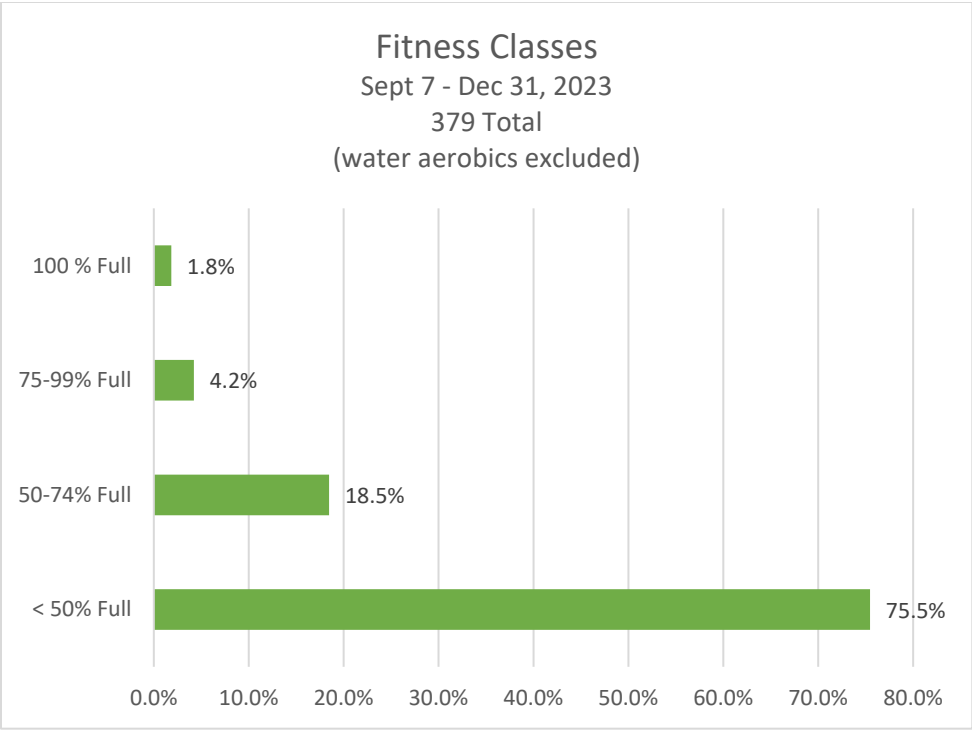

COMMUNITY

ASSOCIATION

Additional 2023 Sandcastle Usage Statistics

Sandcastle Gym

January is artificially low, as the Sandcastle was closed for 7 days for annual maintenance.
Estimated usage for January, without the closure, is 1,457.

Sandcastle Fitness Classes

The period of Jan 1 – Apr 9 is prior to the new access policies going into effect.

Oceanview Adult Pool

The above data shows averages across the summer weekdays.
 There were no times in which all 50 loungers were taken.
 There were 6 one-hour time slots in which we reached 45-47.

On the weekends, there were time slots during which all lounges were taken.
 This primarily occurred during the hours of 2 – 4 p.m.

July 4th weekend is historically the busiest pool weekend at the Sandcastle.
 The above data shows averages across the 4 days of the holiday.
 There were several time slots when the OVP reached capacity on seating (below).

OVP	SAT	SUN	MON	HOL
Hour	7/1	7/2	7/3	7/4
9:00 AM	4	4	10	18
10:00 AM	15	18	17	28
11:00 AM	47	23	46	36
12:00 PM	62	42	53	59
1:00 PM	65	52	66	53
2:00 PM	72	58	71	52
3:00 PM	80	79	56	65
4:00 PM	85	55	53	54
5:00 PM	52	65	26	20
6:00 PM	48	53	25	7
7:00 PM	-	20	15	-