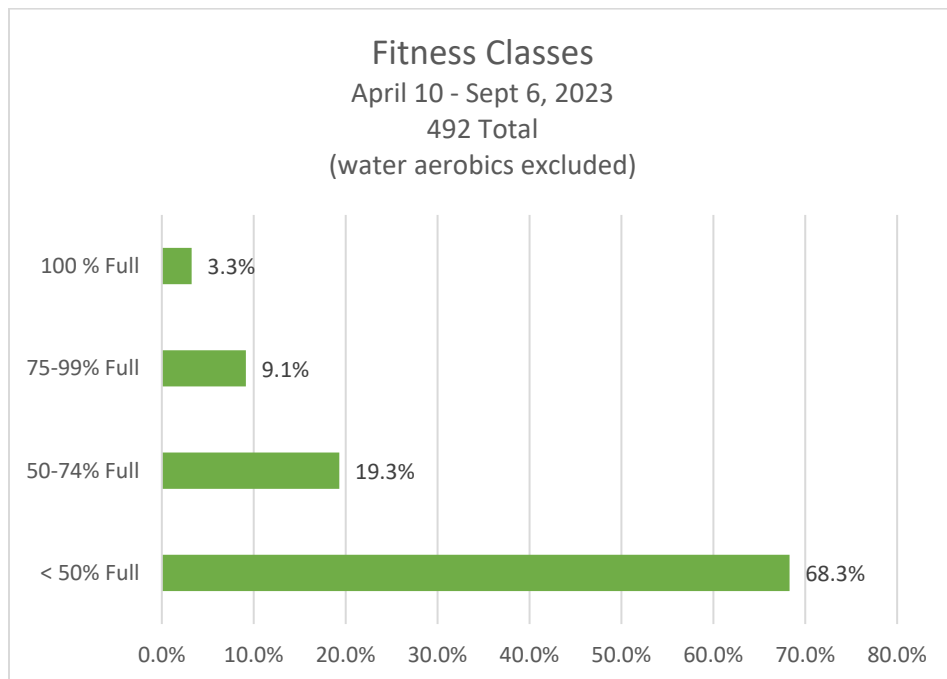

COMMUNITY

ASSOCIATION

Additional 2023 Sandcastle Usage Statistics

Sandcastle Gym

January is artificially low, as the Sandcastle was closed for 7 days for annual maintenance.
Estimated usage for January, without the closure, is 1,457.

Sandcastle Fitness Classes

The period of Jan 1 – Apr 9 is prior to the new access policies going into effect.

Oceanview Adult Pool

The above data shows averages across the summer weekdays.
 There were no times in which all 50 loungers were taken.
 There were 6 one-hour time slots in which we reached 45-47.

On the weekends, there were time slots during which all lounges were taken.
 This primarily occurred during the hours of 2 – 4 p.m.

July 4th weekend is historically the busiest pool weekend at the Sandcastle.
 The above data shows averages across the 4 days of the holiday.
 There were several time slots when the OVP reached capacity on seating (below).

OVP	SAT	SUN	MON	HOL
Hour	7/1	7/2	7/3	7/4
9:00 AM	4	4	10	18
10:00 AM	15	18	17	28
11:00 AM	47	23	46	36
12:00 PM	62	42	53	59
1:00 PM	65	52	66	53
2:00 PM	72	58	71	52
3:00 PM	80	79	56	65
4:00 PM	85	55	53	54
5:00 PM	52	65	26	20
6:00 PM	48	53	25	7
7:00 PM	-	20	15	-