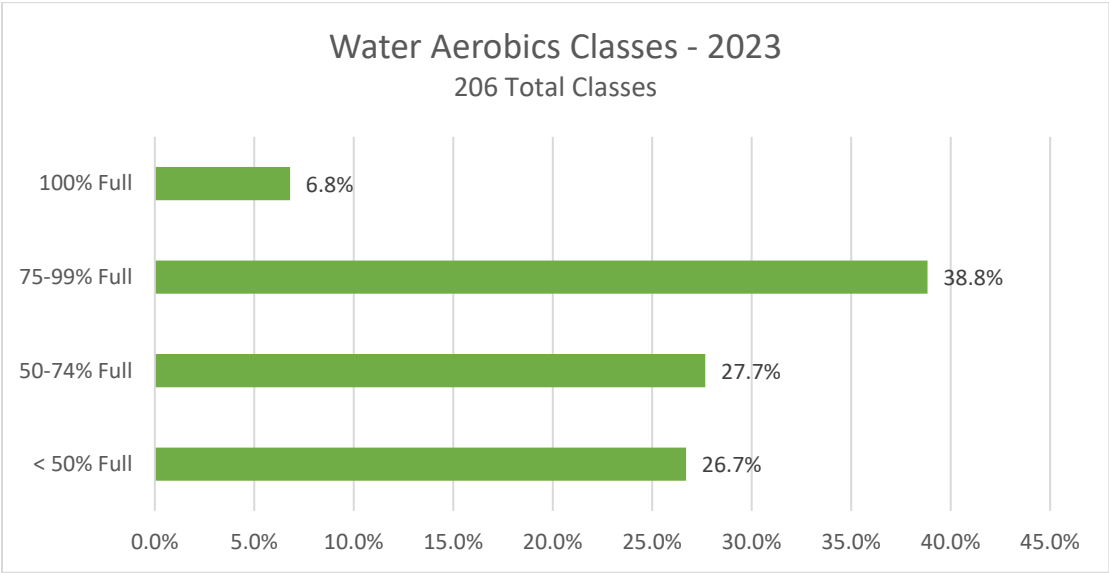

COMMUNITY

ASSOCIATION

Additional 2023 Sandcastle Usage Statistics

Sandcastle Gym

January is artificially low, as the Sandcastle was closed for 7 days for annual maintenance.
Estimated usage for January, without the closure, is 1,457.

Sandcastle Fitness Classes

The period of Jan 1 – Apr 9 is prior to the new access policies going into effect.

Oceanview Adult Pool

The above data shows averages across the summer weekdays.
 There were no times in which all 50 loungers were taken.
 There were 6 one-hour time slots in which we reached 45-47.

On the weekends, there were time slots during which all lounges were taken.
 This primarily occurred during the hours of 2 – 4 p.m.

July 4th weekend is historically the busiest pool weekend at the Sandcastle.
 The above data shows averages across the 4 days of the holiday.
 There were several time slots when the OVP reached capacity on seating (below).