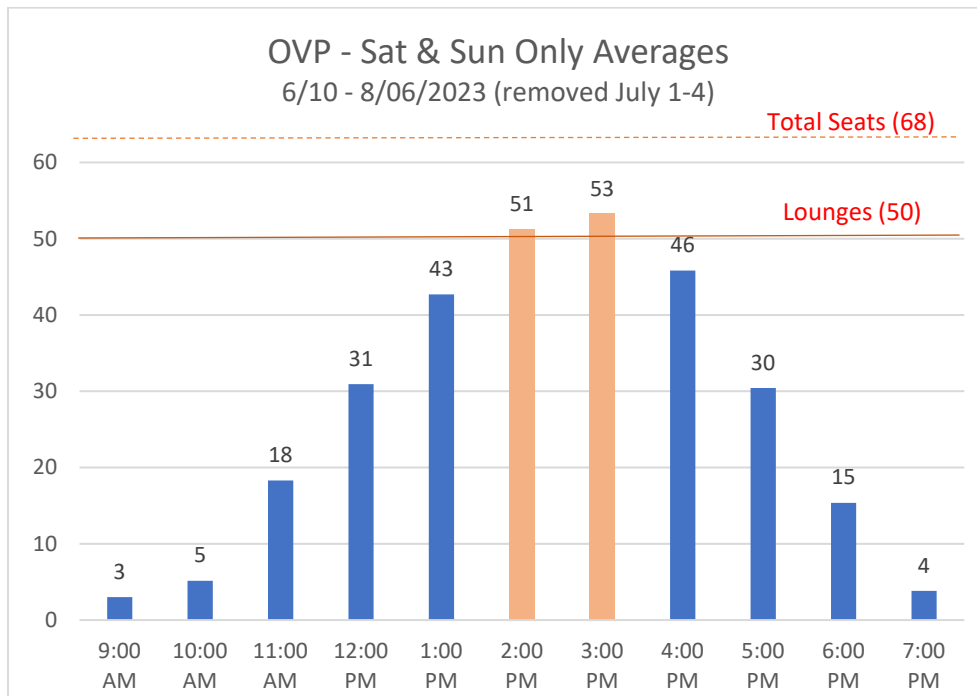

Sandcastle Fitness Classes

The period of Jan 1 – Apr 9 is prior to the new access policies going into effect.

Oceanview Adult Pool

The above data shows averages across the summer weekdays.
 There were no times in which all 50 loungers were taken.
 There were 6 one-hour time slots in which we reached 45-47.

On the weekends, there were time slots during which all lounges were taken.
 This primarily occurred during the hours of 2 – 4 p.m.

July 4th weekend is historically the busiest pool weekend at the Sandcastle.
 The above data shows averages across the 4 days of the holiday.
 There were several time slots when the OVP reached capacity on seating (below).

OVP	SAT	SUN	MON	HOL
Hour	7/1	7/2	7/3	7/4
9:00 AM	4	4	10	18
10:00 AM	15	18	17	28
11:00 AM	47	23	46	36
12:00 PM	62	42	53	59
1:00 PM	65	52	66	53
2:00 PM	72	58	71	52
3:00 PM	80	79	56	65
4:00 PM	85	55	53	54
5:00 PM	52	65	26	20
6:00 PM	48	53	25	7
7:00 PM	-	20	15	-