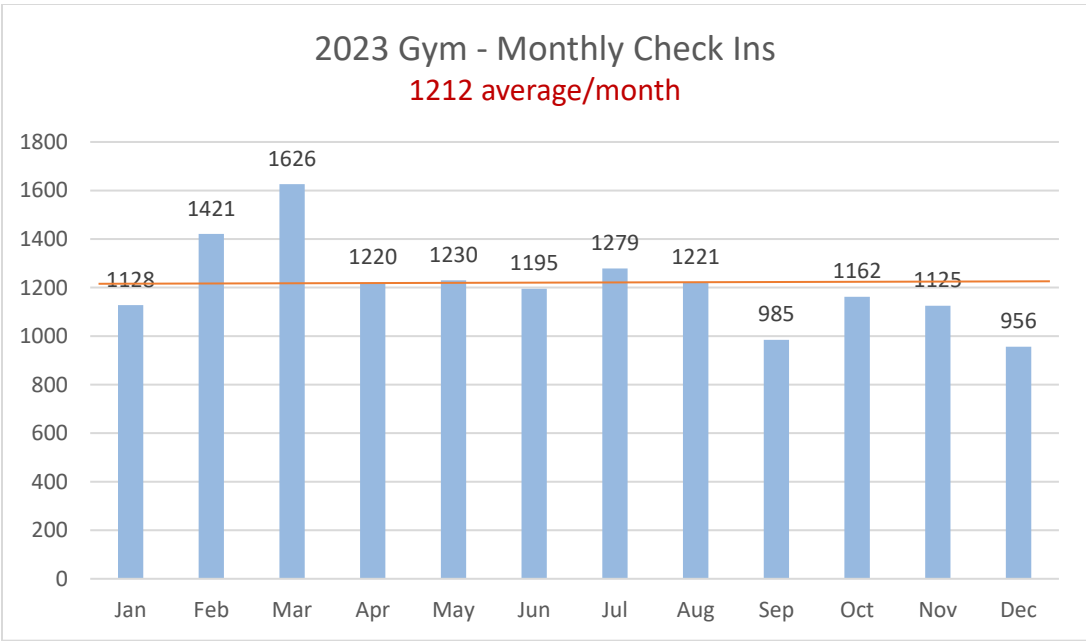

COMMUNITY

ASSOCIATION

Additional 2023 Sandcastle Usage Statistics

Sandcastle Gym

January is artificially low, as the Sandcastle was closed for 7 days for annual maintenance.
Estimated usage for January, without the closure, is 1,457.

Sandcastle Fitness Classes

The period of Jan 1 – Apr 9 is prior to the new access policies going into effect.

Oceanview Adult Pool

The above data shows averages across the summer weekdays.
 There were no times in which all 50 loungers were taken.
 There were 6 one-hour time slots in which we reached 45-47.

On the weekends, there were time slots during which all lounges were taken.
 This primarily occurred during the hours of 2 – 4 p.m.

July 4th weekend is historically the busiest pool weekend at the Sandcastle.
 The above data shows averages across the 4 days of the holiday.
 There were several time slots when the OVP reached capacity on seating (below).

OVP	SAT	SUN	MON	HOL
Hour	7/1	7/2	7/3	7/4
9:00 AM	4	4	10	18
10:00 AM	15	18	17	28
11:00 AM	47	23	46	36
12:00 PM	62	42	53	59
1:00 PM	65	52	66	53
2:00 PM	72	58	71	52
3:00 PM	80	79	56	65
4:00 PM	85	55	53	54
5:00 PM	52	65	26	20
6:00 PM	48	53	25	7
7:00 PM	-	20	15	-