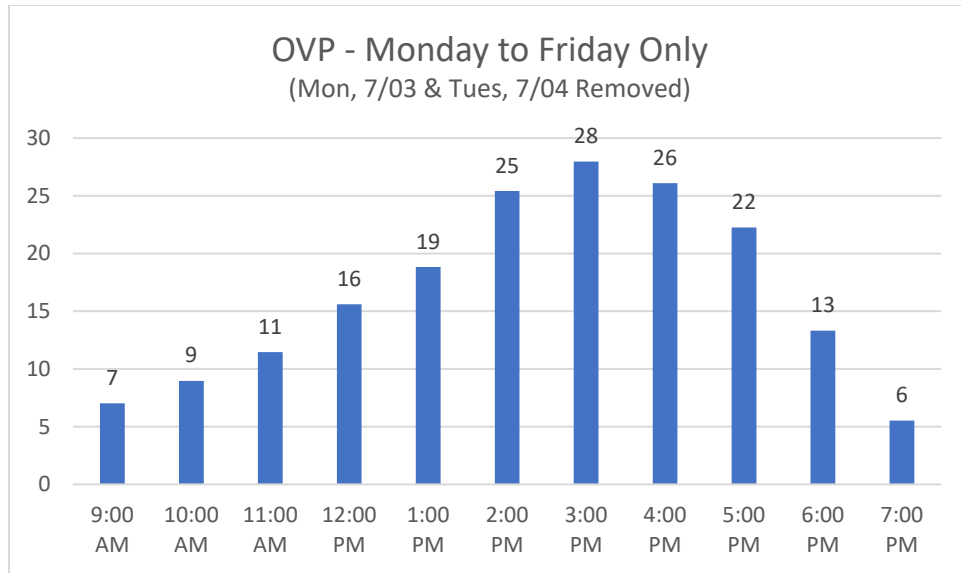

COMMUNITY

ASSOCIATION

Additional 2023 Sandcastle Usage Statistics

Sandcastle Gym

January is artificially low, as the Sandcastle was closed for 7 days for annual maintenance.
Estimated usage for January, without the closure, is 1,457.

Sandcastle Fitness Classes

The period of Jan 1 – Apr 9 is prior to the new access policies going into effect.

Oceanview Adult Pool

The above data shows averages across the summer weekdays.
 There were no times in which all 50 loungers were taken.
 There were 6 one-hour time slots in which we reached 45-47.

On the weekends, there were time slots during which all lounges were taken.
 This primarily occurred during the hours of 2 – 4 p.m.

July 4th weekend is historically the busiest pool weekend at the Sandcastle.
 The above data shows averages across the 4 days of the holiday.
 There were several time slots when the OVP reached capacity on seating (below).

OVP	SAT	SUN	MON	HOL
Hour	7/1	7/2	7/3	7/4
9:00 AM	4	4	10	18
10:00 AM	15	18	17	28
11:00 AM	47	23	46	36
12:00 PM	62	42	53	59
1:00 PM	65	52	66	53
2:00 PM	72	58	71	52
3:00 PM	80	79	56	65
4:00 PM	85	55	53	54
5:00 PM	52	65	26	20
6:00 PM	48	53	25	7
7:00 PM	-	20	15	-