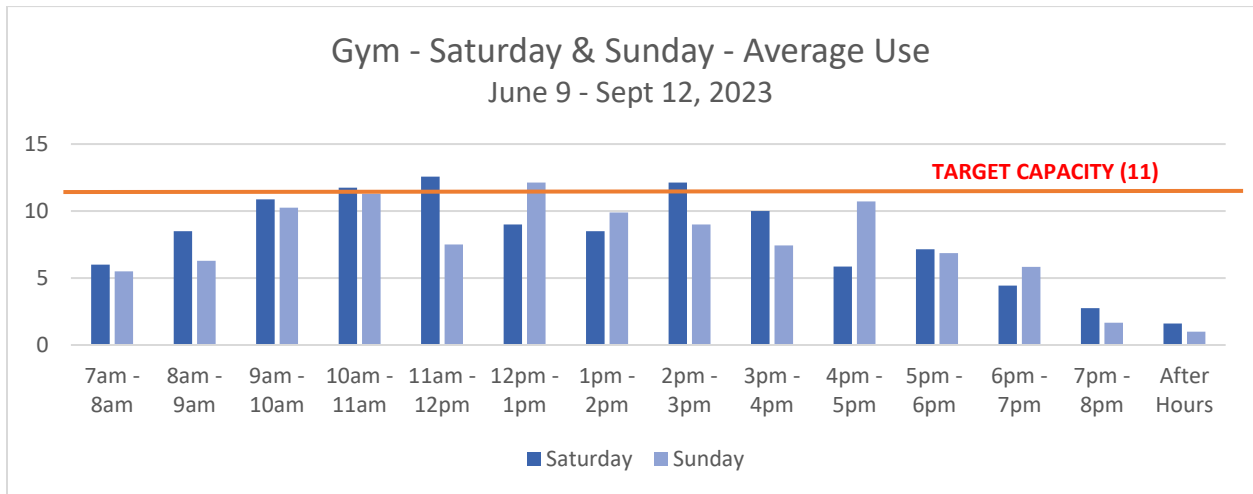

COMMUNITY

ASSOCIATION

Additional 2023 Sandcastle Usage Statistics

Sandcastle Gym

January is artificially low, as the Sandcastle was closed for 7 days for annual maintenance.
Estimated usage for January, without the closure, is 1,457.

Sandcastle Fitness Classes

The period of Jan 1 – Apr 9 is prior to the new access policies going into effect.

Oceanview Adult Pool

The above data shows averages across the summer weekdays.
 There were no times in which all 50 loungers were taken.
 There were 6 one-hour time slots in which we reached 45-47.

On the weekends, there were time slots during which all lounges were taken.
 This primarily occurred during the hours of 2 – 4 p.m.

July 4th weekend is historically the busiest pool weekend at the Sandcastle.
 The above data shows averages across the 4 days of the holiday.
 There were several time slots when the OVP reached capacity on seating (below).

OVP	SAT	SUN	MON	HOL
Hour	7/1	7/2	7/3	7/4
9:00 AM	4	4	10	18
10:00 AM	15	18	17	28
11:00 AM	47	23	46	36
12:00 PM	62	42	53	59
1:00 PM	65	52	66	53
2:00 PM	72	58	71	52
3:00 PM	80	79	56	65
4:00 PM	85	55	53	54
5:00 PM	52	65	26	20
6:00 PM	48	53	25	7
7:00 PM	-	20	15	-